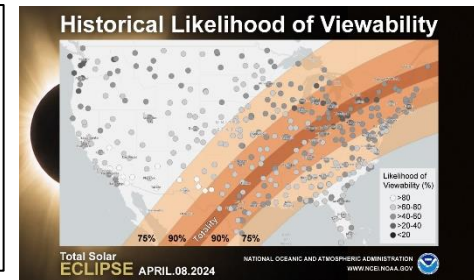

The Solar Eclipse

Viewing in Central Florida

What is a solar eclipse?

A solar eclipse occurs when the moon passes between the Sun and Earth, casting the moon's shadow on Earth. The Sun, moon, and Earth need to be in a straight line, and you need to be standing at the correct spot on Earth to see it.

When can we see it?

Monday, April 8, 2024

The eclipse will begin at 1:46 pm, peak at 3:03 pm, and end at 4:17.

Please be safe!

We will only get a partial eclipse in Central Florida.

- IT IS NEVER SAFE TO LOOK DIRECTLY AT THE SUN DURING A PARTIAL ECLIPSE WITHOUT SPECIALIZED EYE PROTECTION! This can cause severe retina damage.
- View the Sun through eclipse glasses or a handheld solar viewer during the partial eclipse phases before and after totality (we will not reach totality in Central Florida). Even a little bit of the bright Sun should be viewed through eclipse glasses or a handheld solar viewer.