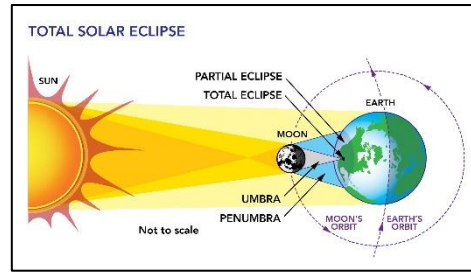

The Solar Eclipse

Viewing in Central Florida

What is a solar eclipse?

A solar eclipse occurs when the moon passes between the Sun and Earth, casting the moon's shadow on Earth. The Sun, moon, and Earth need to be in a straight line, and you need to be standing at the correct spot on Earth to see it.

When can we see it?

Monday, April 8, 2024

The eclipse will begin at 1:46 pm, peak at 3:03 pm, and end at 4:17.

Please be safe!

We will only get a partial eclipse in Central Florida.

- IT IS NEVER SAFE TO LOOK DIRECTLY AT THE SUN DURING A PARTIAL ECLIPSE WITHOUT SPECIALIZED EYE PROTECTION! This can cause severe retina damage.
- View the Sun through eclipse glasses or a handheld solar viewer during the partial eclipse phases before and after totality (we will not reach totality in Central Florida). Even a little bit of the bright Sun should be viewed through eclipse glasses or a handheld solar viewer.