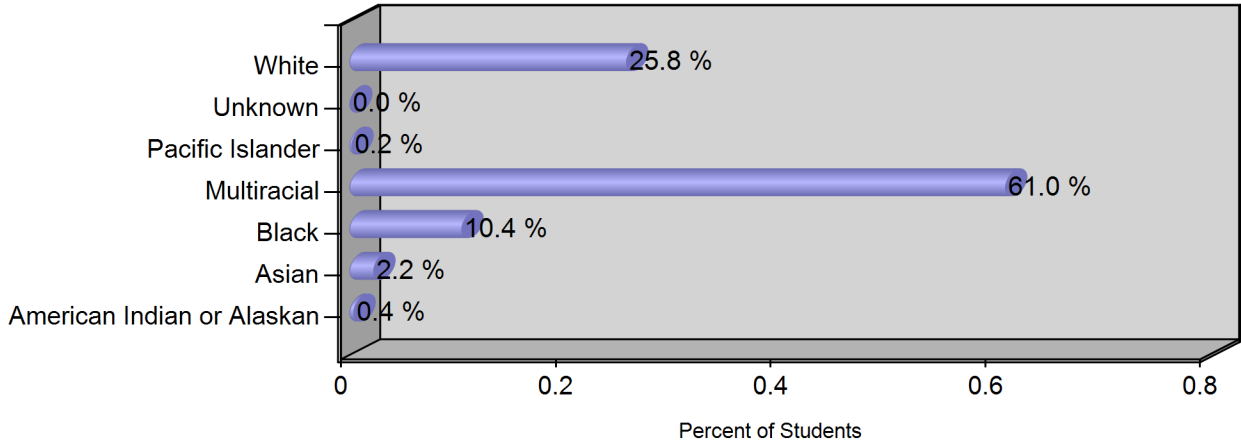

Osceola County School District Student Demographics

Information Based On Current Enrollment - Regular School Year

Date of Report: 1/29/2016

Overall Number of Students Currently Enrolled

64684

Overall Percent of Students by Race