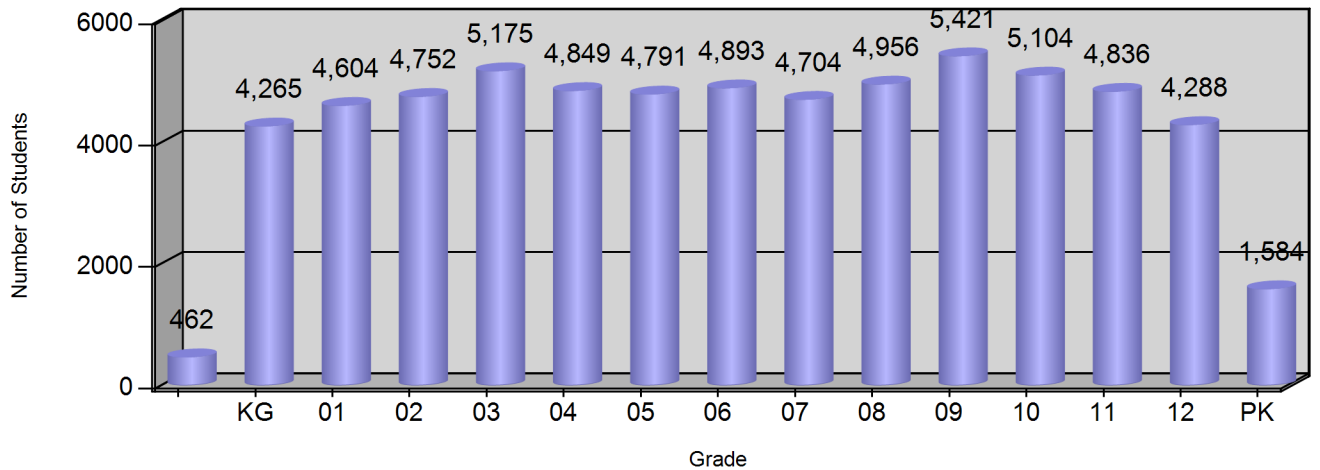

Number of Students by Grade